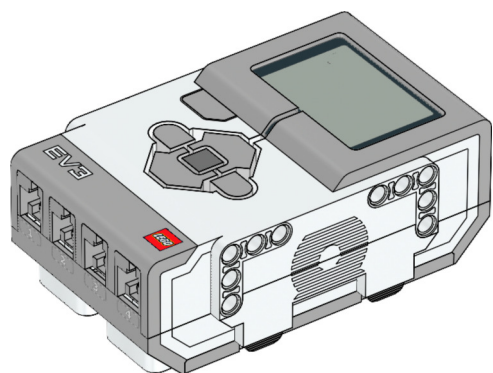

54x
Track, 5x1.5-module, black
6014648

4x
Gear, 4-tooth, black
4248204

2x
Low profile tire,
56x28 mm, black
6035364

1x
Left curved panel,
3x5-module, black
4566251

USEFUL INFORMATION

1x
EV3 Brick
6009996

1x
Rechargeable Battery
6012820