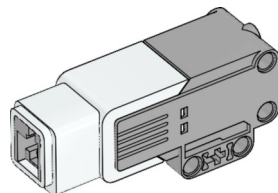

1x
Medium Motor
6008577