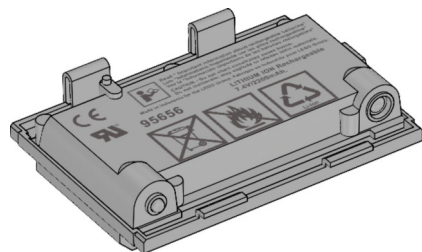

54x
Track, 5x1.5-module, black
6014648

4x
Gear, 4-tooth, black
4248204

2x
Low profile tire,
56x28 mm, black
6035364

1x
Left curved panel,
3x5-module, black
4566251

USEFUL INFORMATION

1x
EV3 Brick
6009996

1x
Rechargeable Battery
6012820