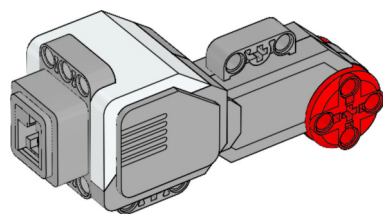

54x
Track, 5x1.5-module, black
6014648

4x
Gear, 4-tooth, black
4248204

2x
Low profile tire,
56x28 mm, black
6035364

1x
Left curved panel,
3x5-module, black
4566251

USEFUL INFORMATION

1x
EV3 Brick
6009996

1x
Rechargeable Battery
6012820