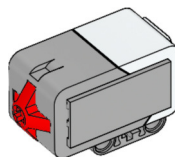

2x
Touch Sensor
6008472