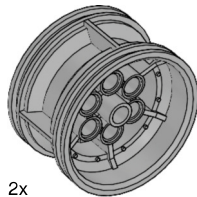

USEFUL INFORMATION

2x
Gear, 40-tooth, gray
4285634

2x
Turntable bottom,
28-tooth, gray
4652235

4x
Tire, 30.4x4 mm, black
6028041

1x
Right curved panel,
3x5-module, black
4566249

2x
Double bevel gear,
12-tooth, black
4177431

2x
Turntable top,
28-tooth, black
4652236

4x
Hub, 24x4 mm, dark gray
4587275

1x
Right curved panel,
5x11-module, black
4543490

2x
Double bevel gear,
20-tooth, black
4177430

4x
Sprocket,
40.7x15 mm, black
4582792

1x
Steel Ball, silver metallic
6023956

1x
Left curved panel,
5x11-module, black
4541326

2x
Double bevel gear,
36-tooth, black
4255563

2x
Hub,
43.2x26 mm, gray
4634091

1x
Ball bearing, dark gray
4610380

2x
Worm gear, gray
4211510