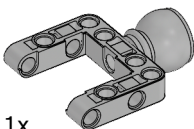

2x  
Gear rack, 22-tooth, black  
4540906

1x  
Gearbox, 3x3-module, black  
4558692

2x  
Universal joint, 3-module, grey  
4525904

2x  
Gearbox with wheel bearing, grey  
4610377

2x  
3 snap wheel bearing, dark grey  
4610378

2x  
CVC ball joint, grey  
4268659

2x  
CVC cup joint, grey  
4610374

2x  
Axle with ball, 1-module, grey  
4211375

8x  
Connector peg with friction/ball,  
1-module, black  
4184169

2x  
Steering rod, 6-module, dark grey  
4629920

1x  
U-frame with power ball,  
4x5-module, grey  
4610379

1x  
Ball bearing, dark grey  
4610380

2x  
Belt, 15 mm, white  
4544140

2x  
Belt, 24 mm, red  
4544143

2x  
Belt, 26 mm, blue  
4544147

2x  
Belt, 33 mm, yellow  
4544151