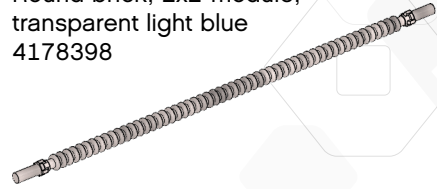

2x
Corrugated flex rod, 19-module, silver
6044636